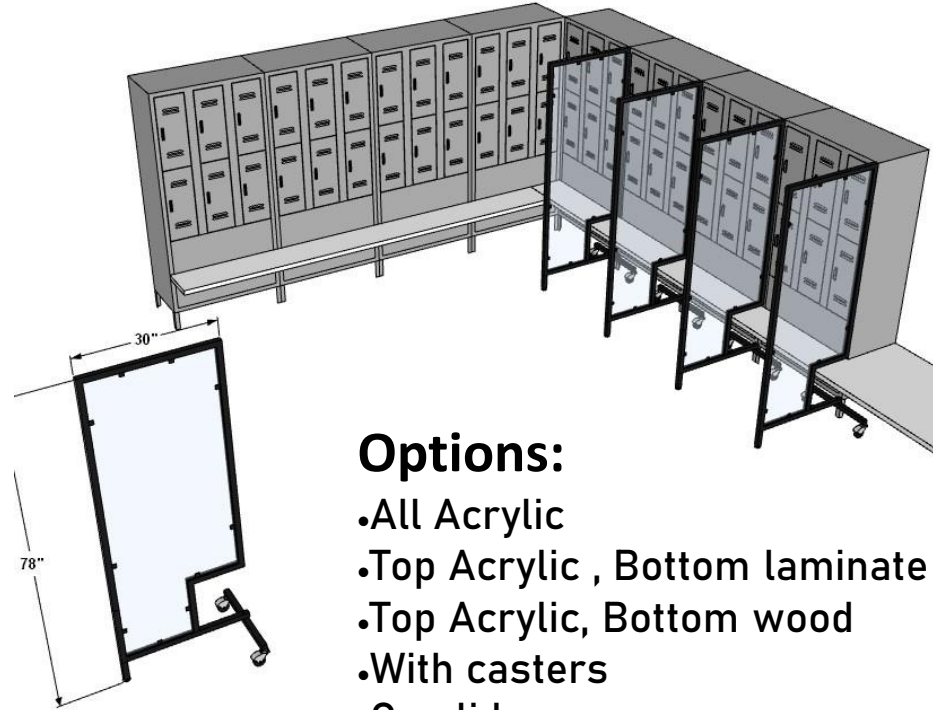

### Essential Model 7800

- Metal frame
- Top panel and bottom clear acrylic

## Restaurants & Receptions

- Athletic Locker rooms
- Country Club Locker rooms

Custom Applications

**Options:**

- All Acrylic
- Top Acrylic , Bottom laminate
- Top Acrylic, Bottom wood
- With casters
- On glides