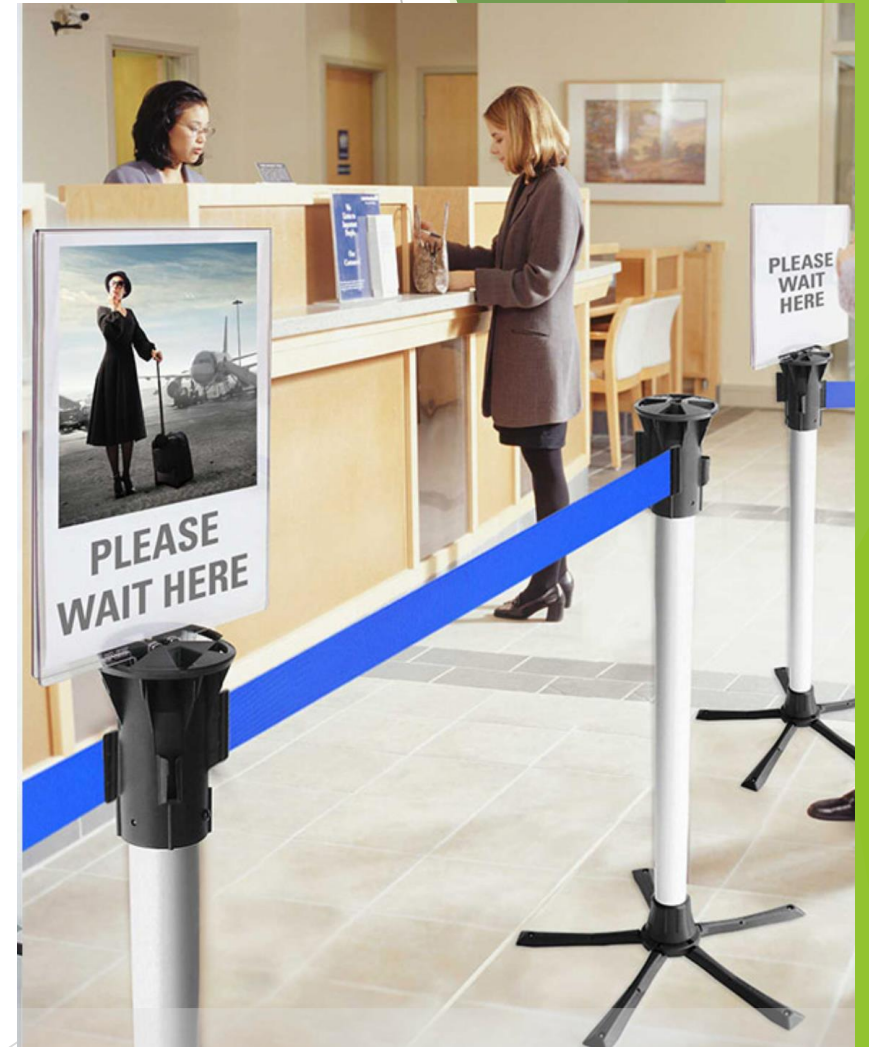

# Traffic Flow

- Three different solutions
- Four way attach and detach
- Four options for strap colors