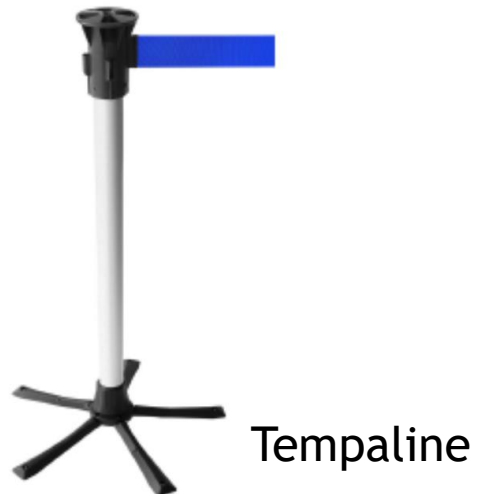

# Traffic Flow

- Three different solutions
- Four way attach and detach
- Four options for strap colors